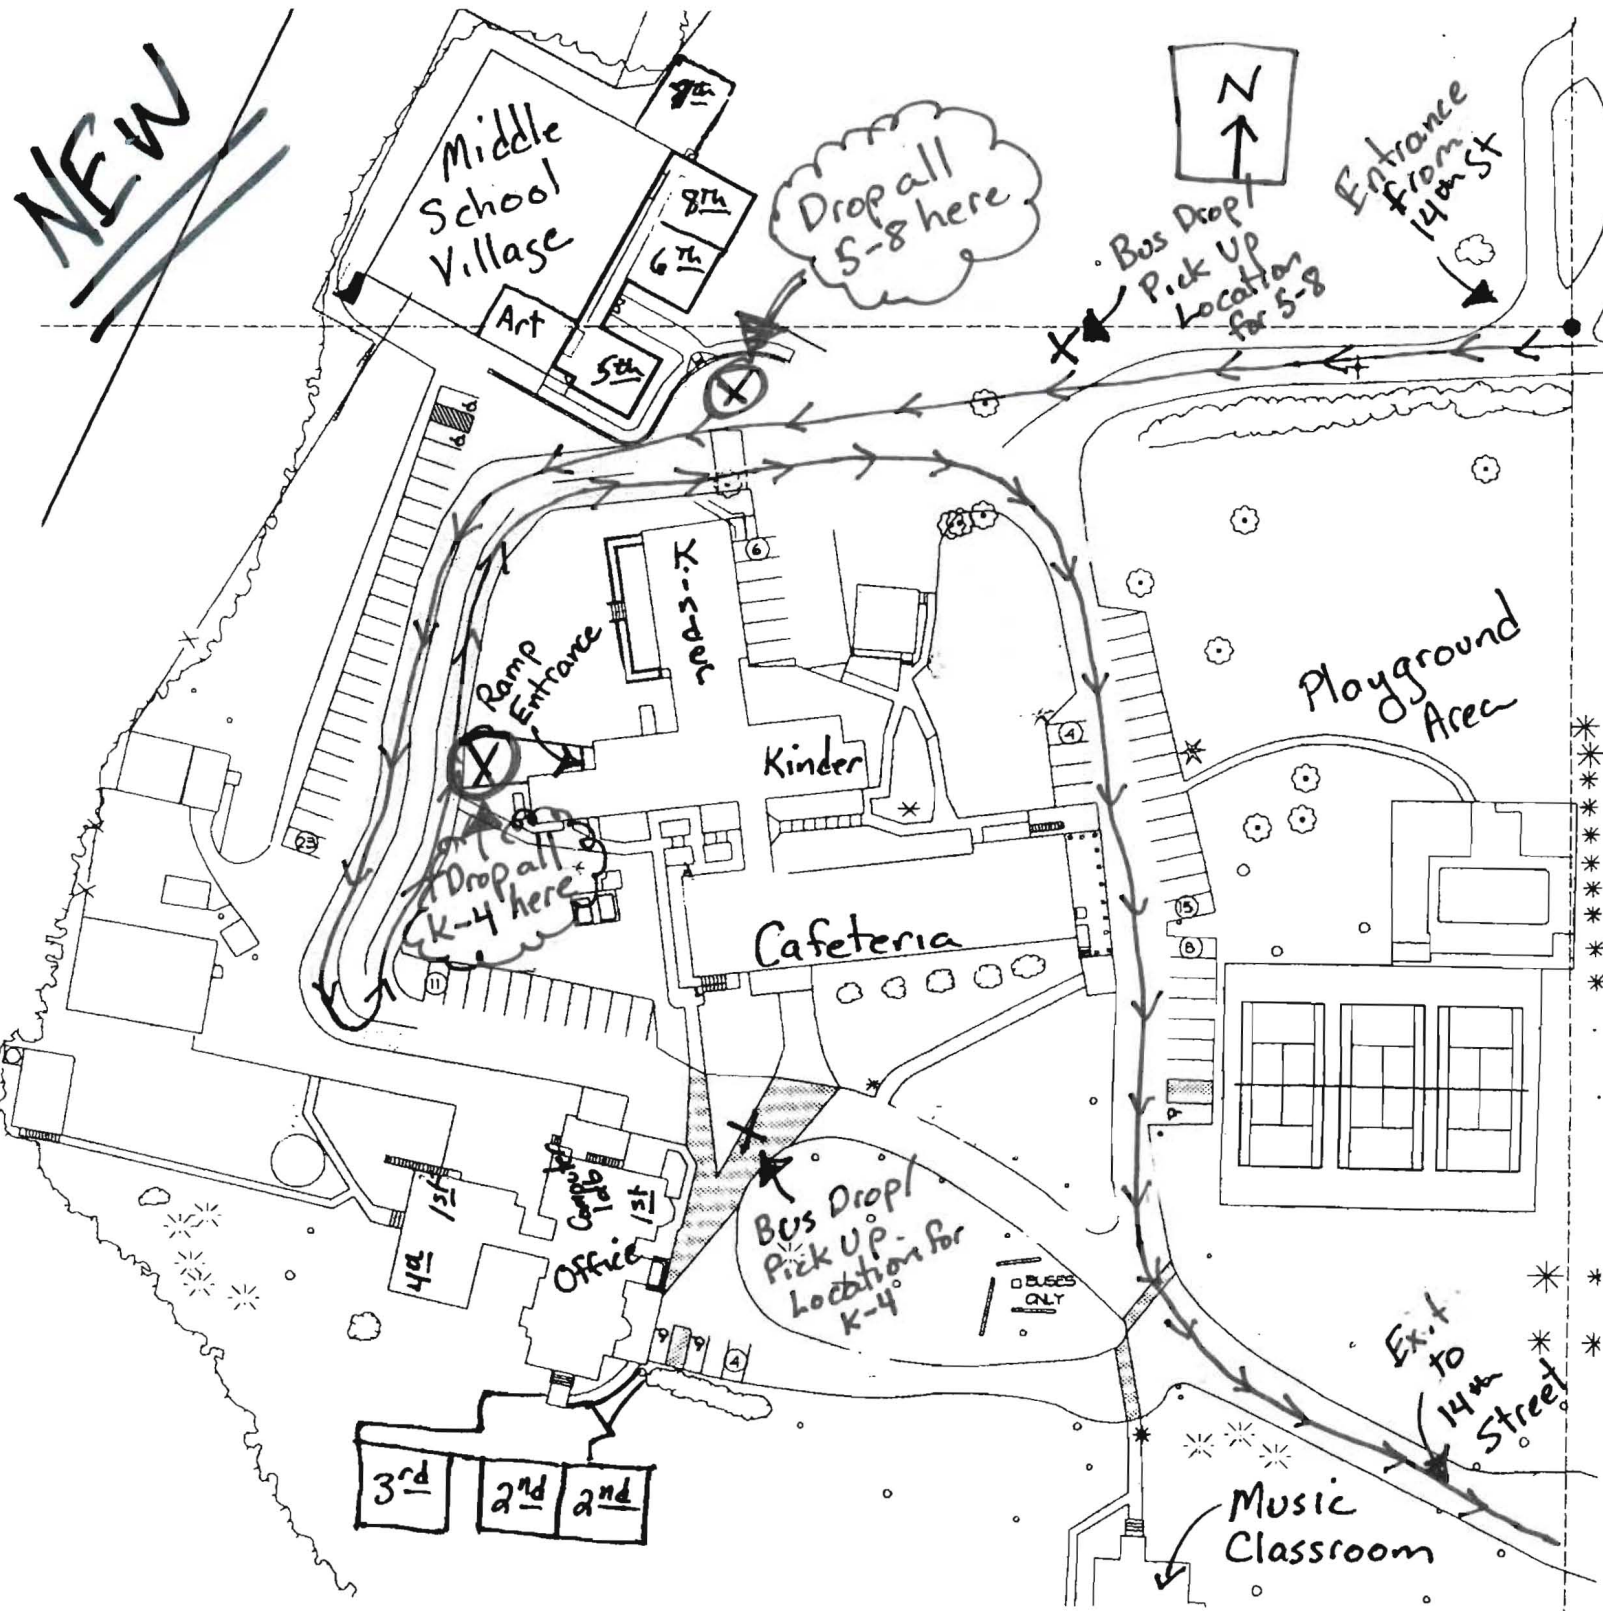

NEW

All parent drop off must enter at 2nd driveway, go past Middle School Village to drop off 5-8 graders, ~~continue~~ continue behind buildings, making a circle back to drop all K-4 graders at Ramp Entrance. Cars then exit past playground and out The 1st driveway. There will be no cars in the main circle