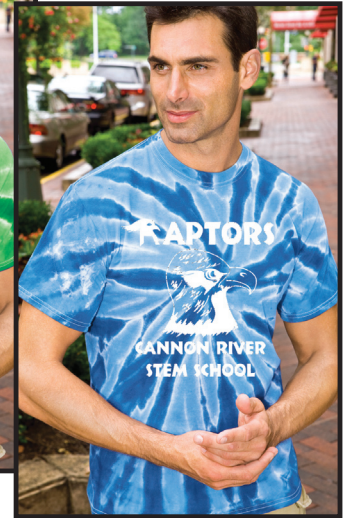

T-Shirt

Colors available: kelly green, royal blue

Sizes available: Adult: S-XXXL

Youth: S-XL

Cost: \$8.00

Tie Dye T-Shirt

Colors available: kelly green, royal blue

Sizes available: Adult: S-XXXL

Youth: S-L

Cost: \$12.00

Drawstring Backpack

Non-woven reflective drawstring backpack.

Colors available: lime green, royal blue

Cost: \$4.00

Fleece Hat

Size: ONE SIZE FITS MOST

Color available: dark green w/embroidered logo

Cost: \$10.00

"Tell me and I forget.
Show me and I remember.
Involve me and I understand."

Printed on back of
Natural T-shirt

CLOSEOUT SPECIAL!
Sizes & Quantities Limited